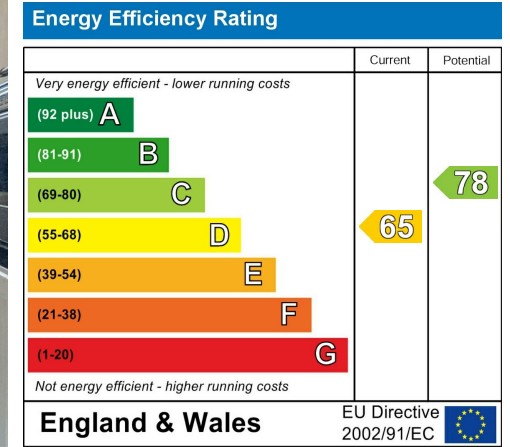

Flat 5 5 Whitelaw Road, Chorlton, Manchester, M21 9HQ

JP & Brimelow
ESTATE AGENTS

Offers In The Region Of £277,500

🛏️ 2 🚿 1 🛏️ 1 ☰ D

VIDEO TOUR AVAILABLE A spacious TOP FLOOR apartment featuring TWO DOUBLE BEDROOM, ideally situated on Whitelaw Road in the heart of Chorlton. Just a five-minute walk from the Wilbraham Road Metrolink station, offering direct links to the City Centre, MediaCity, and Manchester International Airport. The property is also within easy reach of Chorlton's popular independent shops, restaurants, and bars, with the sought-after Chorlton Green on Beech Road only a short stroll away. The thoughtfully designed accommodation comprises a communal entrance hallway, a private entrance hall, a generous lounge/diner, a fitted kitchen, two double bedrooms, and a three-piece bathroom. The apartment also benefits from gas-fired central heating, an intercom system, and off-road parking.

EPC Chart

Tenure: **Leasehold** Council Tax Band: **B**

Top Floor

JP & Brimelow Estate Agents Ltd
430 Barlow Moor Road, Manchester, M21 8AD
Tel: 0161 8822233
E: sales@jpbrimelow.co.uk www.jpandbrimelow.co.uk